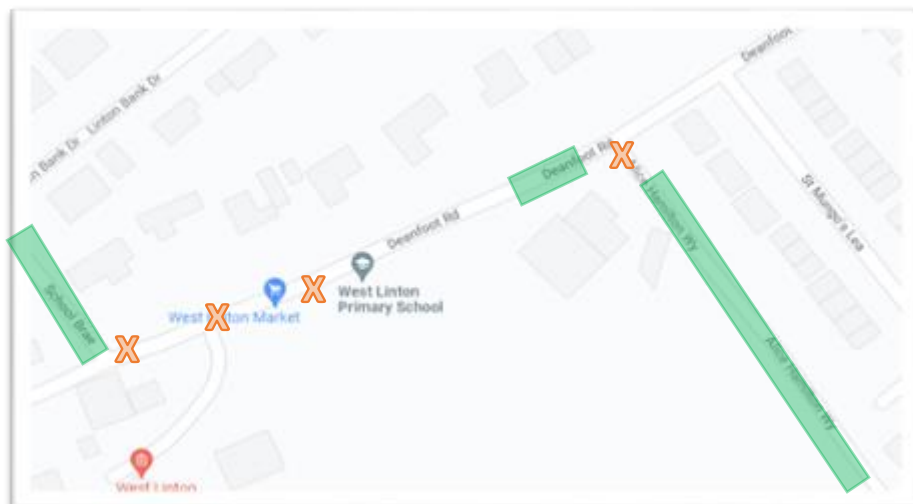

SAFE PARKING AND ROUTES TO SCHOOL

We do encourage as many parents and carers to walk as possible, however we appreciate that may need to drive. If you do need to use your car to pick up or drop off your child, please make use of the parking bays on Deanfoot Road or please park on School Brae or Alice Hamilton Way.

Please do not park:

- on Deanfoot Road between the junction with School Brae and the exit to the school car park or opposite Village Nursery
- at the junction between Deanfoot Road and Alice Hamilton Way (near the pencil bollards)
- on the pavement of Deanfoot Road at any time
- in the Disabled parking spaces on Deanfoot Road and in the school carpark – these should only be used by those with a Blue Badge

Please see map below.

There have been a number of near misses over the years where children have been lucky not to have been involved in a collision – we hope you will support us in putting in place the above, allowing all children and families a safer route to and from school.

If you have other family members or carers picking up or dropping off your children, please can you make them aware of the above. Thank you for your support,

Kind regards

Louise Ferguson
Acting Head Teacher

Kind regards